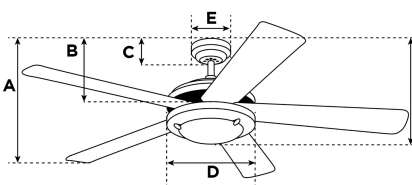

### Specifications

Size .....	90 cm
Blades.....	Reversible MDF Blades (Weathered Maple/Silver)
Blade Pitch.....	12°
Approved Location.....	Indoor
Suggested Room Size.....	For rooms up to 10 m <sup>2</sup>
Down Rod.....	10 cm
Installation.....	Dual Mount System
Max. Ceiling Angle.....	N/A
Lead Wire.....	15 cm
Light Bulb Usage.....	Includes 17 Watt Integrated LED
Control .....	Remote Control Included
Motor Finish.....	Brushed Nickel
Motor Material .....	Silicon Steel Motor 153mm x 10mm
Reverse Airflow.....	Yes
Noise Level.....	48 db(A)
Capacitor .....	Dual
Weight net/gross.....	5,2 / 5,9 kg
Box Dimensions.....	25 x 23 x 41 cm
EAN Code.....	4895105603784

### Warranty

Ceiling fans backed by our extended Warranty have a 10 year motor warranty and a 2-year warranty on all other parts.

A. Top of Canopy to Bottom of Blades .....	25,5 cm
B. Top of Canopy to Bottom of Switch House .....	30 cm
C. Top of Canopy to Bottom of Canopy .....	6,2 cm
D. Width of Motor Housing.....	18,8 cm
E. Width of Canopy.....	13 cm
F. Top of Canopy to Bottom of Glass .....	37,5 cm