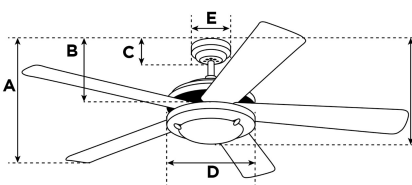

Item Number 7242040
Colosseum Ceiling Fan

90 cm White Finish Reversible Blades (White/Light Maple) Opal Frosted Glass

Specifications

Size.....	90 cm
Blades.....	Reversible MDF Blades (White/Light Maple)
Blade Pitch.....	12°
Approved Location.....	Indoor
Suggested Room Size.....	For rooms up to 10 m ²
Down Rod.....	10 cm
Installation.....	Dual Mount System
Max. Ceiling Angle.....	N/A
Lead Wire.....	15 cm
Light Bulb Usage.....	Includes 17 Watt Integrated LED
Control	Remote Control Included
Motor Finish.....	White
Motor Material	Silicon Steel Motor 153mm x 10mm
Reverse Airflow.....	Yes
Noise Level.....	48 db(A)
Capacitor	Dual
Weight net/gross.....	5,2 / 5,9 kg
Box Dimensions.....	25 x 23 x 41 cm
EAN Code.....	4895105608895

Reversible Light Maple Finish Blades

Energy Information

Voltage (Hz).....	230V / 50Hz
Airflow Efficiency.....	2 m ³ /Min/W
Electricity Use (excludes lights)	42 Watt
Airflow.....	96 m ³ /Min
Max rpm	259
Electricity consumption/year..	13.4 kWh

Warranty

Ceiling fans backed by our extended Warranty have a 10 year motor warranty and a 2-year warranty on all other parts.

A. Top of Canopy to Bottom of Blades	25,5 cm
B. Top of Canopy to Bottom of Switch House	30 cm
C. Top of Canopy to Bottom of Canopy	6,2 cm
D. Width of Motor Housing.....	18,8 cm
E. Width of Canopy.....	13 cm
F. Top of Canopy to Bottom of Glass	37,5 cm