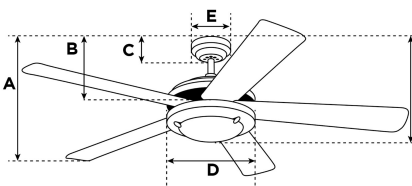

Item Number 7826940

Monarch Ceiling Fan

122 cm White Finish Reversible Blades (White/White with Cane)

Specifications

Size	122 cm
Blades.....	Reversible MDF Blades (White/White Cane)
Blade Pitch.....	11°
Approved Location.....	Indoor
Suggested Room Size.....	For rooms up to 20 m ²
Down Rod.....	10 cm
Installation.....	Dual Mount System
Max. Ceiling Angle.....	18°
Lead Wire.....	15 cm
Light Bulb Usage.....	N/A
Control	Remote/Wall Control Adaptable
Motor Finish.....	White
Motor Material	Silicon Steel Motor 153mm x 15mm
Reverse Airflow.....	Yes
Noise Level.....	51 db(A)
Capacitor	Single
Weight net/gross.....	6,4 / 7,4 kg
Box Dimensions.....	26,1 x 25,6 x 53,5 cm
EAN Code.....	4895105601698

Reversible White Cane
Finish Blades

Energy Information

Voltage (Hz).....	230V / 50Hz
Airflow Efficiency.....	3 m ³ /Min/W
Electricity Use (excludes lights)	58 Watt
Airflow.....	173 m ³ /Min
Max rpm	175
Electricity consumption/year..	20 kWh

Warranty

Ceiling fans backed by our extended Warranty have a 10 year motor warranty and a 2-year warranty on all other parts.

A. Top of Canopy to Bottom of Blades	27,5 cm
B. Top of Canopy to Bottom of Switch House	34 cm
C. Top of Canopy to Bottom of Canopy	6 cm
D. Width of Motor Housing.....	28 cm
E. Width of Canopy.....	13 cm
F. Top of Canopy to Bottom of Glass	N/A