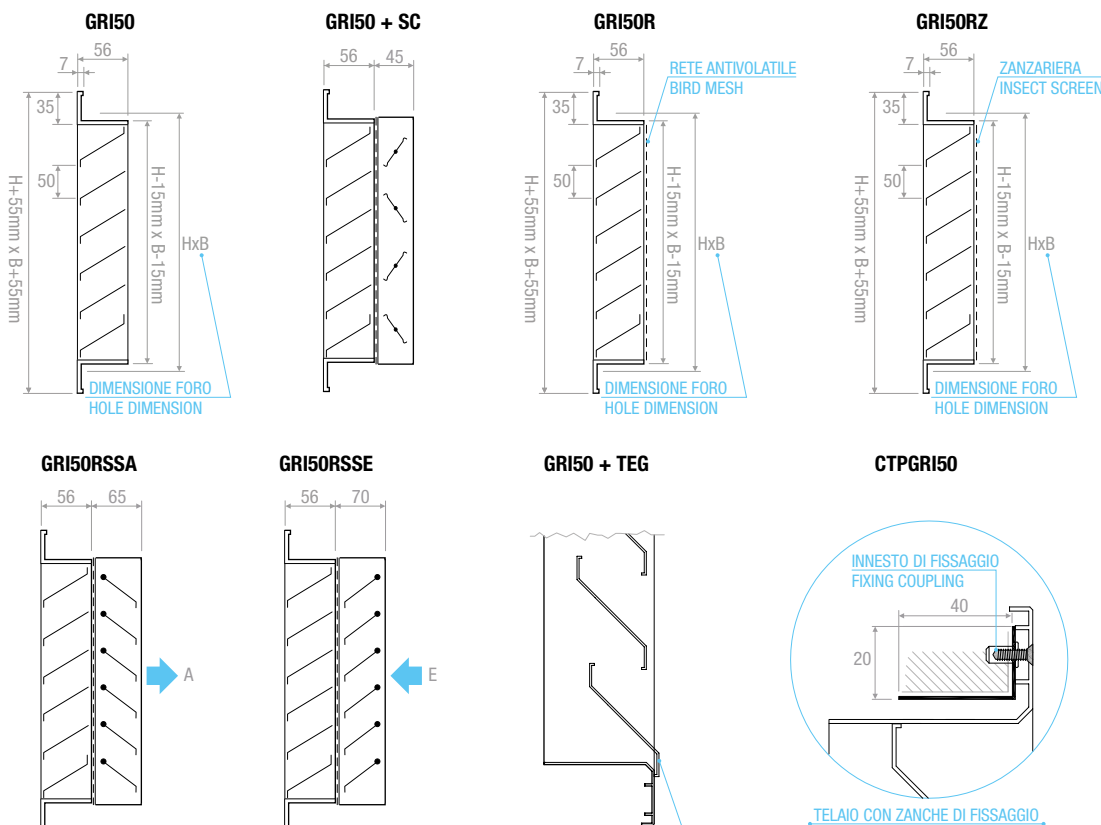

VERNICIATURA:

Colori RAL 9010 - 9016 - 7035: + 15%
Altri colori: prezzi a richiesta

DESCRIZIONI:

GRI50: Griglia di ripresa passo 50 mm in acciaio
GRI50R: Griglia di ripresa passo 50 mm in acciaio con rete antivolatile
GRI50RZ: Griglia di ripresa passo 50 mm in acciaio con rete anti insetto (zanzariera)
GRI50RSS: Griglia di ripresa passo 50 mm in acciaio con rete antivolatile e serranda di sovrappressione a gravità

ESECUZIONI SU RICHIESTA:

- griglia completa di tegolo anti pioggia
+TEG +5% AUM

ACCESSORI:

SC: Serranda di taratura ad alette con movimento contrapposto
CTP: Controtelaio di fissaggio in lamiera d'acciaio zincata.
PBZ: Plenum di raccordo

PAINTING:

Color RAL 9010 - 9016 - 7035 - 7035: + 15%
Different colors: prices on request

DESCRIPTIONS:

GRI50: Steel return grille (50mm between bars)
GRI50R: Steel return grille (50 mm between bars) with bird mesh
GRI50RZ: Steel return grille (50 mm between bars) with insect screen
GRI50RSS: Steel return grille (50 mm between bars) with bird mesh and overpressure damper

AVAILABLE ON REQUEST:

- grille with rain-proof panel
+TEG +5% INCREASE

ACCESSORIES:

SC: Opposed blade damper
CTP: Counterframe in galvanised steel sheet profile section
PBZ: Connecting plenum

• Rinforzo intermedio - Intermediate reinforcing

DISEGNI - DRAWINGS